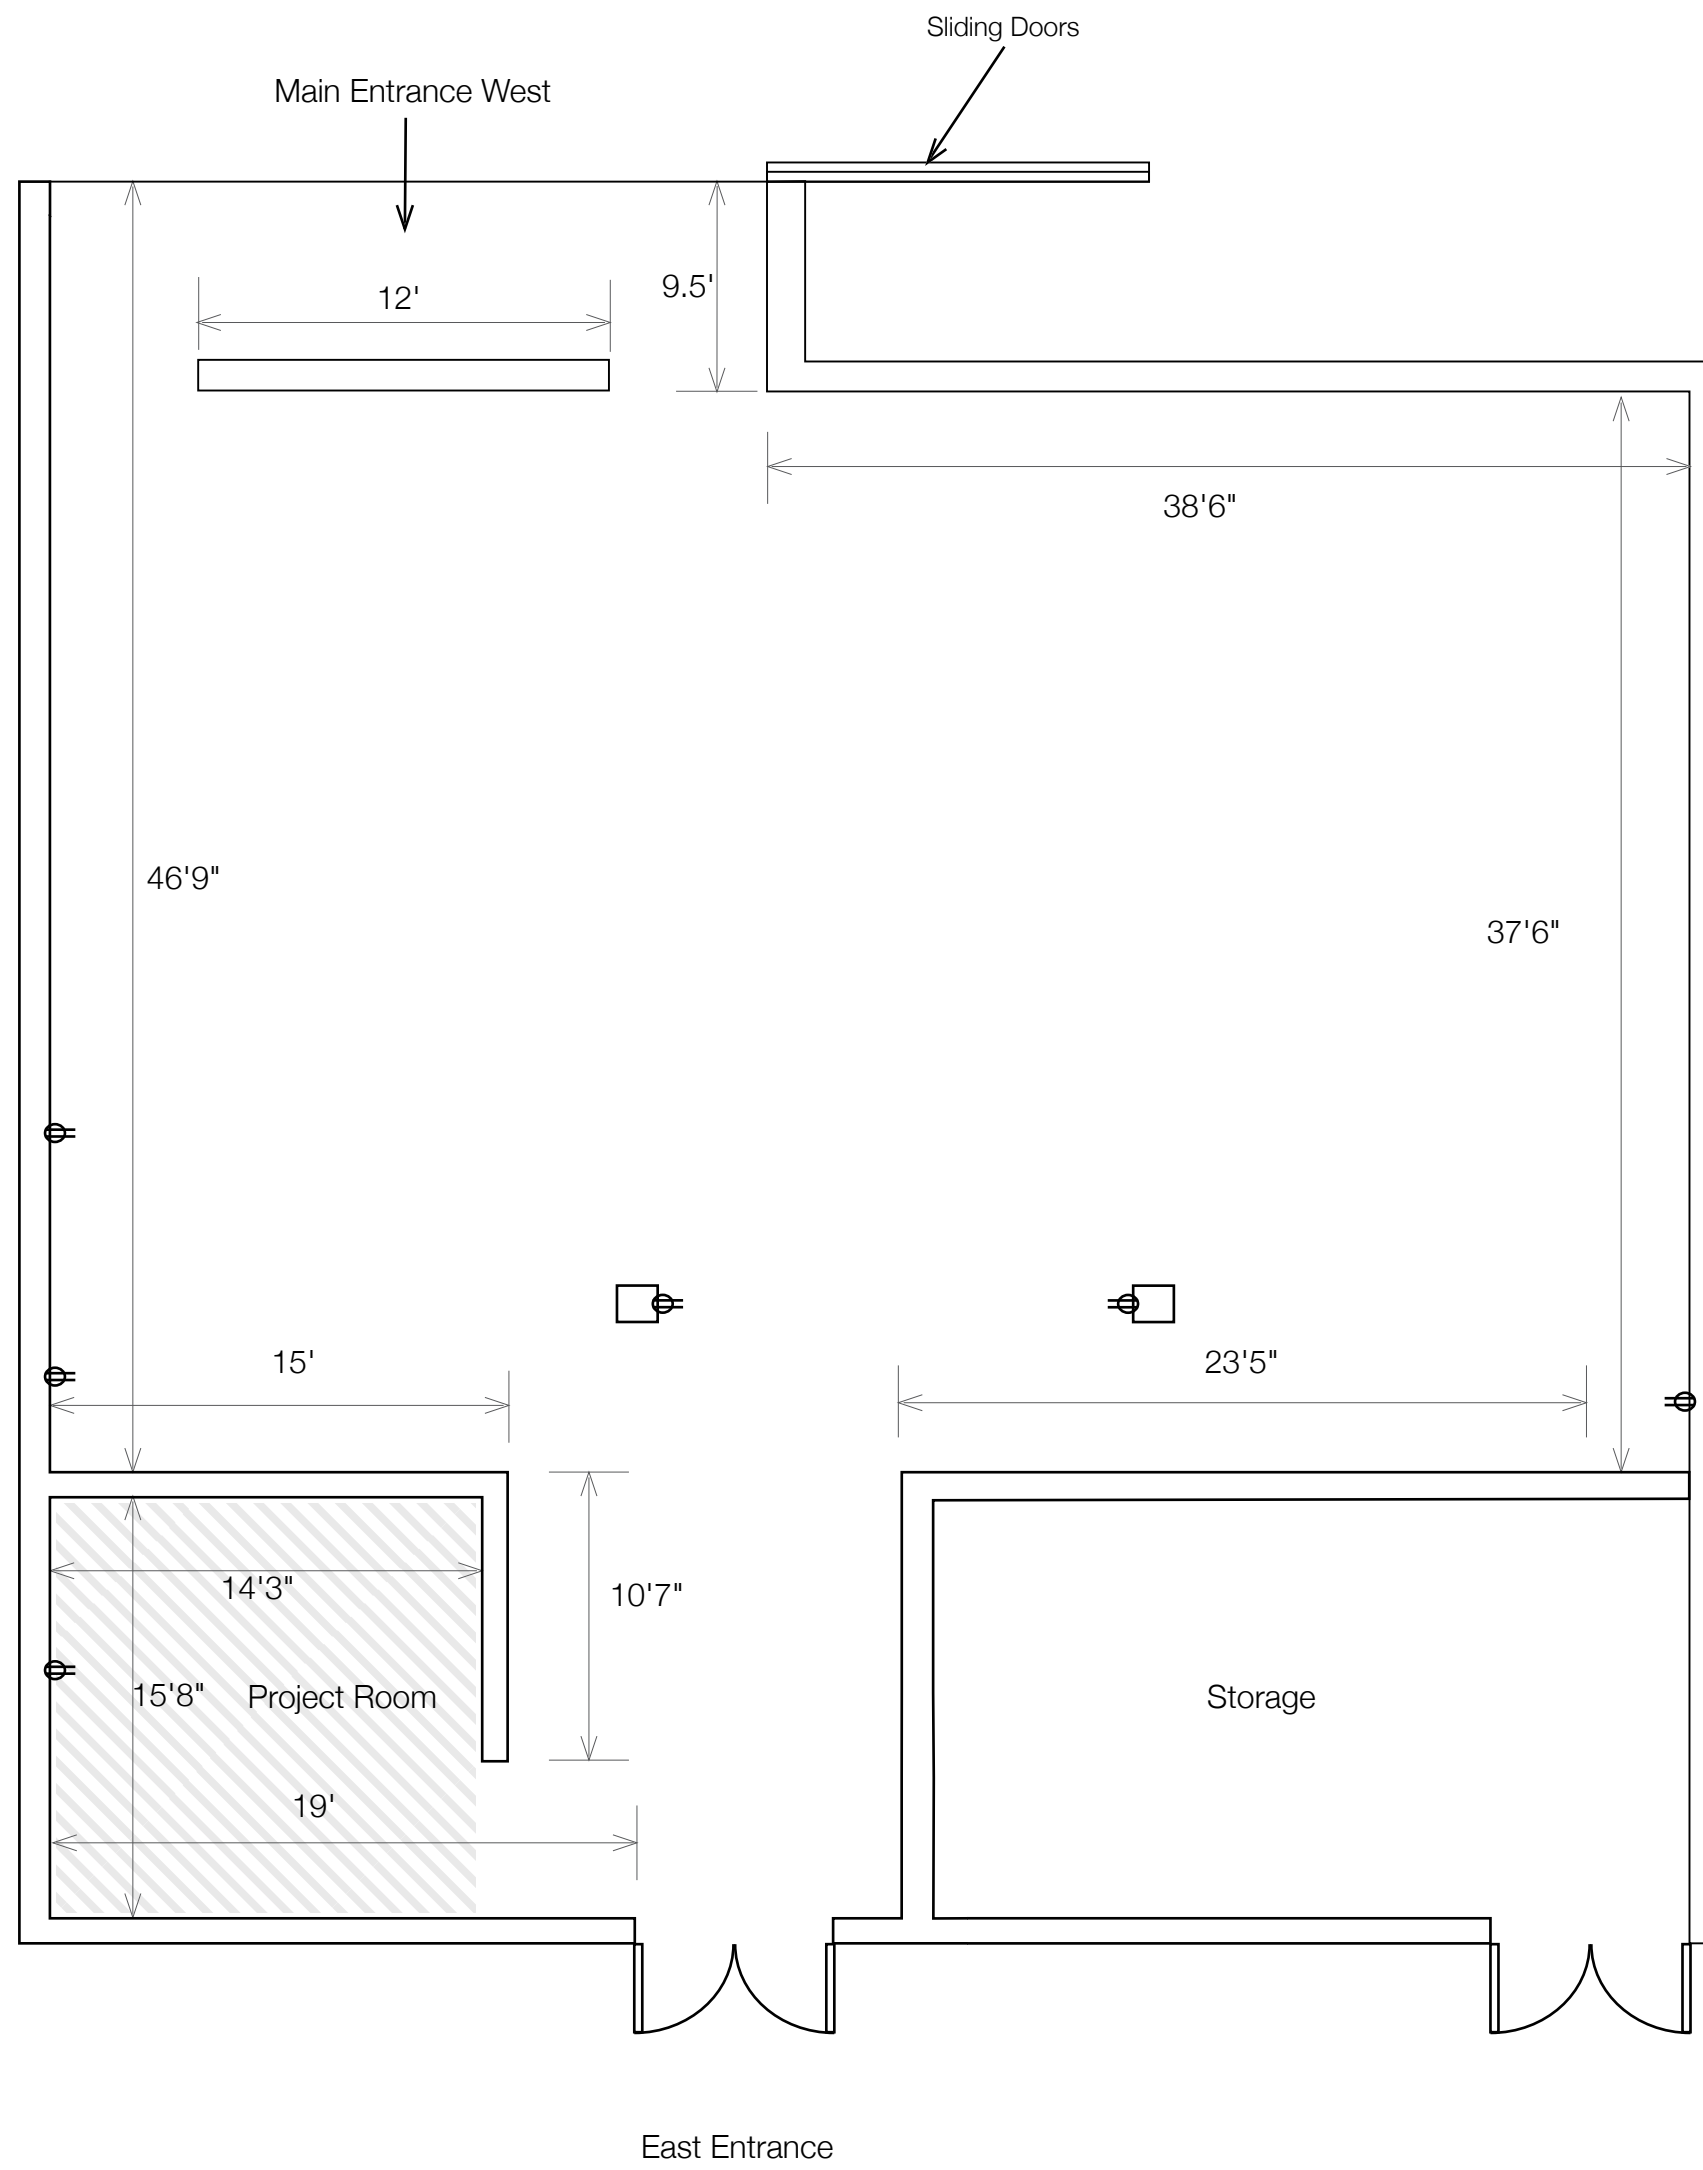

York Quay Centre, Harbourfront Centre  
Main Gallery and Project Room  
235 Queen's Quay West

⊖ - electrical outlet

Note: all walls are 10'.